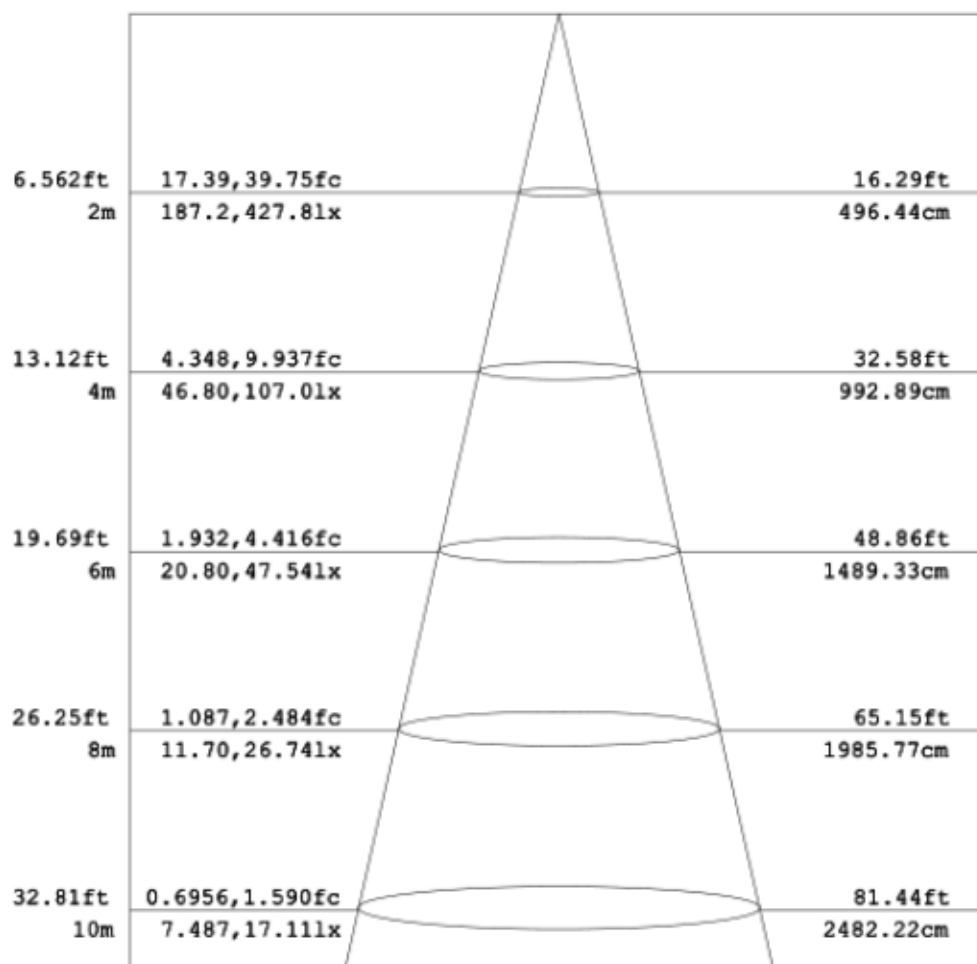

Lamp illumination :

Package:

Packing Box : L54*W46*H37CM

Material : K=K

QTY : 10 PCS/CTN

G.W : 22.5 KG

Product Spec:

Electrical Characteristics		Optical Properties		
Power Supply	Normal	LED Type	Sanan SMD2835	
Input Voltage	12V DC	LED Q'ty	100 pcs	
Rated Power	50W	Lumen	4500-5000 lm	
Power Factor	0.95	CRI	≥ 80 Ra	
Waterproof	IP65	Beam Angle	120°	
Life Time	≥ 50000H	CCT	warm white	3000K
				4000K
			Natural white	5000K
			Pure white	5700K
				6000K
Product Material				
Power Wire	Body material		Electronic safety grade	
3*0.75mm² 0.5M (Rubber cable L=0.5M)	Aluminum + Toughened glass		Class I	
Working Temperature		-30~+60℃		
LED Junction Temperature		≤80℃		
Security Requirement		CE		
Environmental Directives		ROHS		
Product Dimension		L280*W230*H68mm		
N.W		2 KG		

LED

Flood Light Datasheet

PRODUCT NAME	50W Flood Light
PRODUCT NO	69897